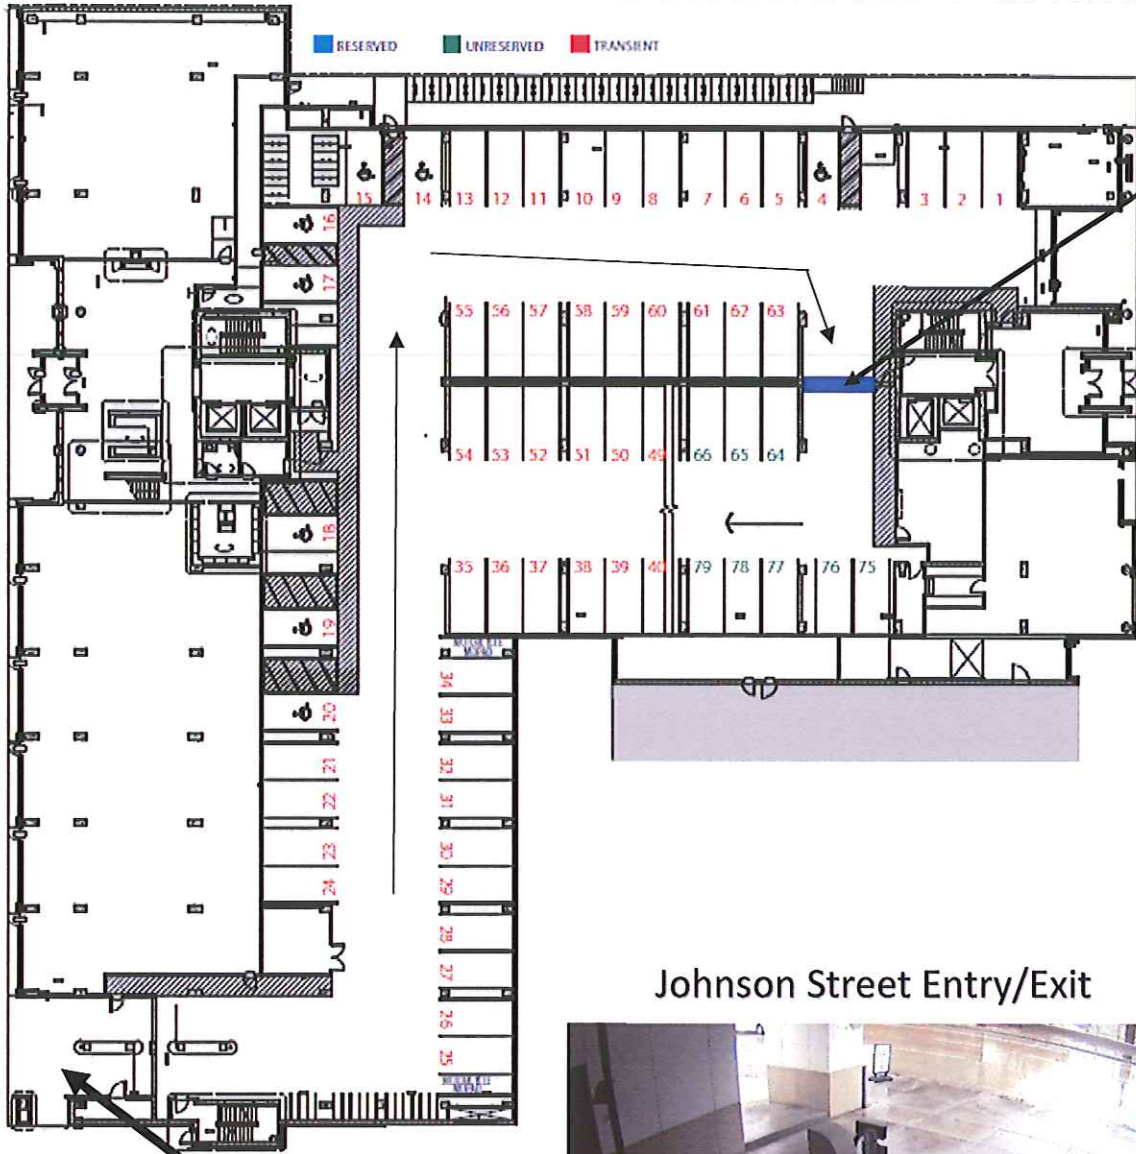

Commuter Parking Map

Private parking blue door

Look for green unreserved spaces

Johnson Street Entry/Exit

RESERVED UNRESERVED TRANSIENT